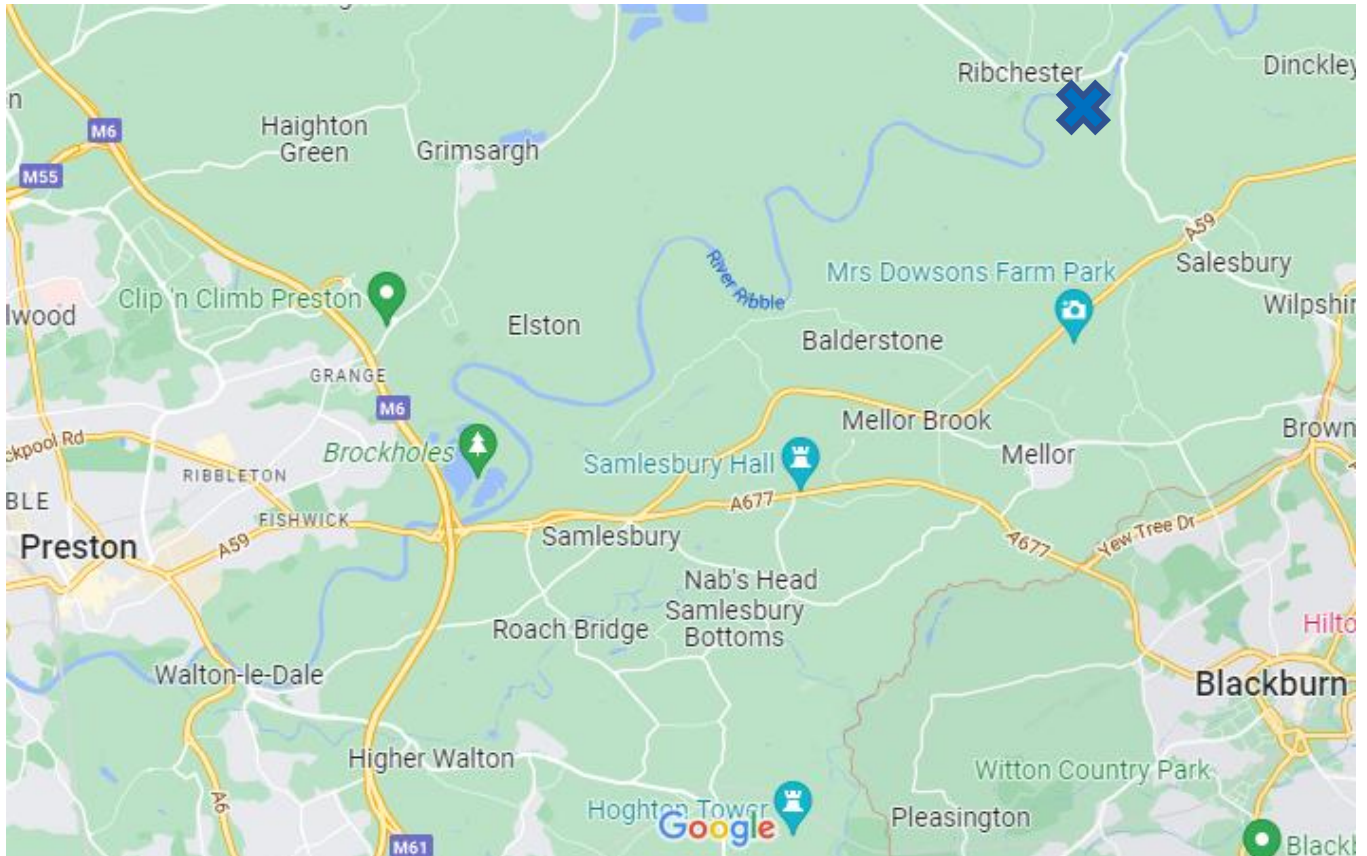

How to find the Show Ground

Water No.84 R. River Ribble, Ribblesdale Farm 'The Post Office'

From the M6 take the A59 toward Clitheroe/Skipton. At the junction with the B4625, turn left toward Ribchester. Follow the road over the River Ribble and look out for the entrance to the show ground on the left. (Marshals will be directing traffic to help you park).

Post Code: PR3 3ZQ

What3Words location of the entrance is: <https://w3w.co/monkey.walls.dusty>

FREE entry and parking

On Site Catering

Dogs on leads and well-behaved owner's welcome
